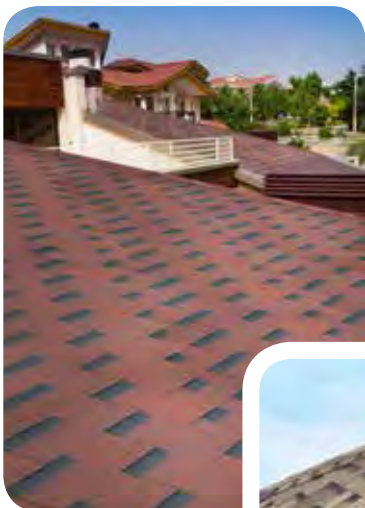

DESIGNER SHINGLES • Excellent self-adhesive shingle for pitched roofs

Your Benefits:

- Unique shadow-line shingle pattern offers the look and appearance of an architectural shingle
- Good flexibility/firmness ratio for ease of application and outstanding all-round performance
- Includes a 10 year platinum guarantee